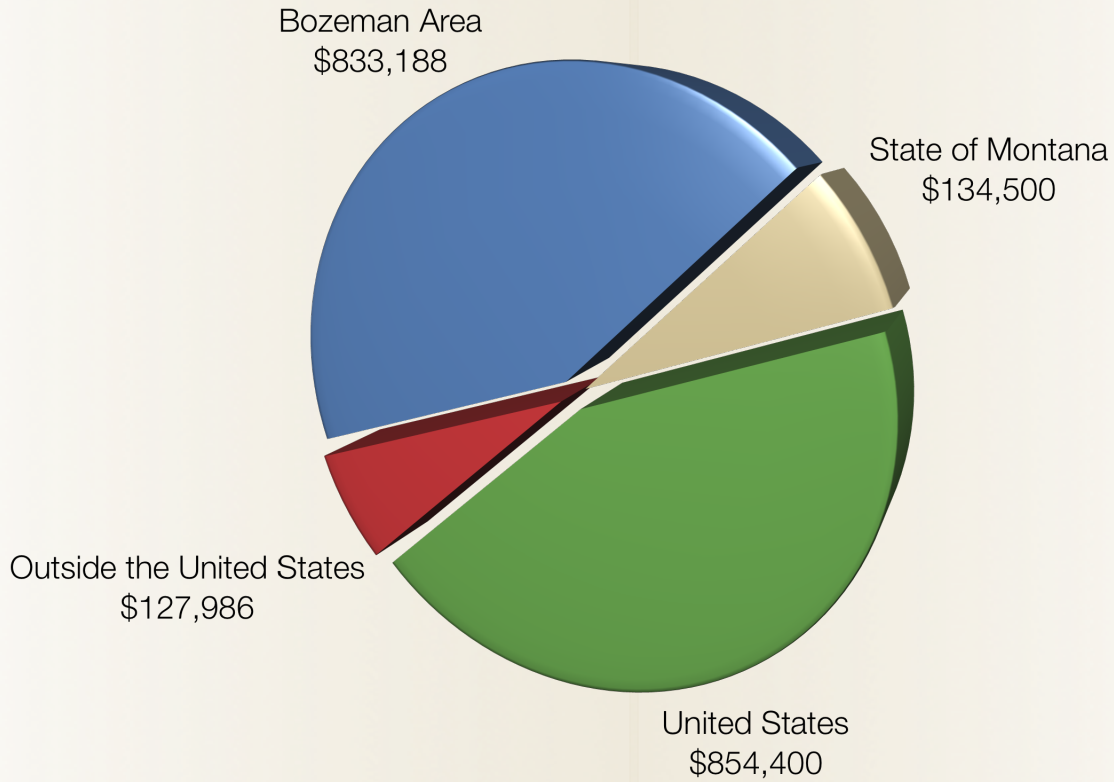

2009 Giving by Geographic Area

Geographic Areas

Bozeman Area	$833,188
State of Montana	$134,500
United States	$854,400
Outside the United States	$127,986

Total Grants Paid **$1,950,074**