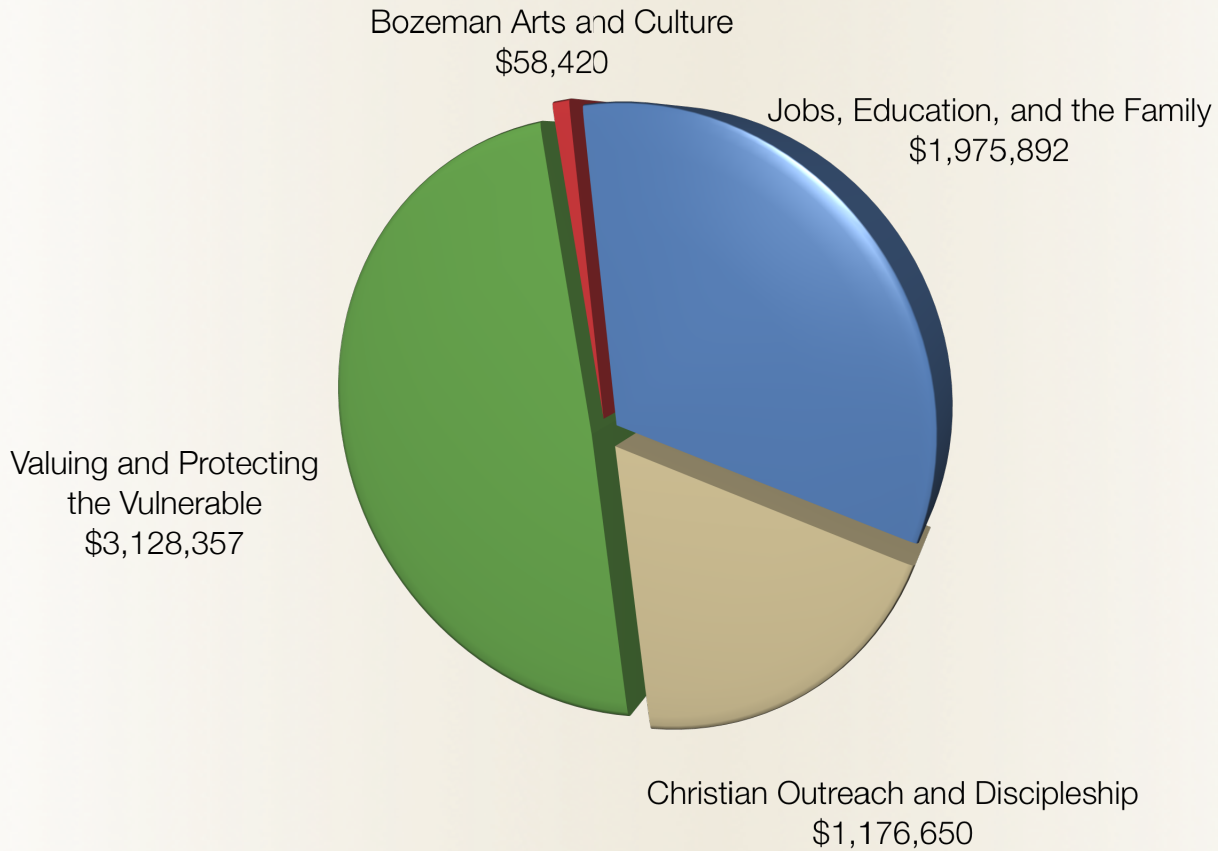

Bozeman Area	\$833,188
State of Montana	\$134,500
United States	\$854,400
Outside the United States	\$127,986

Total Grants Paid **\$1,950,074**

2009 Giving by Focus Area

Focus Areas

Jobs, Education, and the Family	\$633,488
Bozeman Arts and Culture	\$14,000
Valuing and Protecting the Vulnerable	\$852,686
Christian Outreach and Discipleship	\$449,900
Total Grants Paid	\$1,950,074

Cumulative Giving by Geographic Area

Geographic Areas

Bozeman Area	\$1,878,067
State of Montana	\$568,560
United States	\$3,532,550
Outside the United States	\$360,142

Total Grants Paid to Date	\$6,339,319
----------------------------------	--------------------

Cumulative Giving by Focus Area

Focus Areas

Jobs, Education, and the Family	\$1,975,892
Bozeman Arts and Culture	\$58,420
Valuing and Protecting the Vulnerable	\$3,128,357
Christian Outreach and Discipleship	\$1,176,650
Total Grants Paid to Date	\$6,339,319