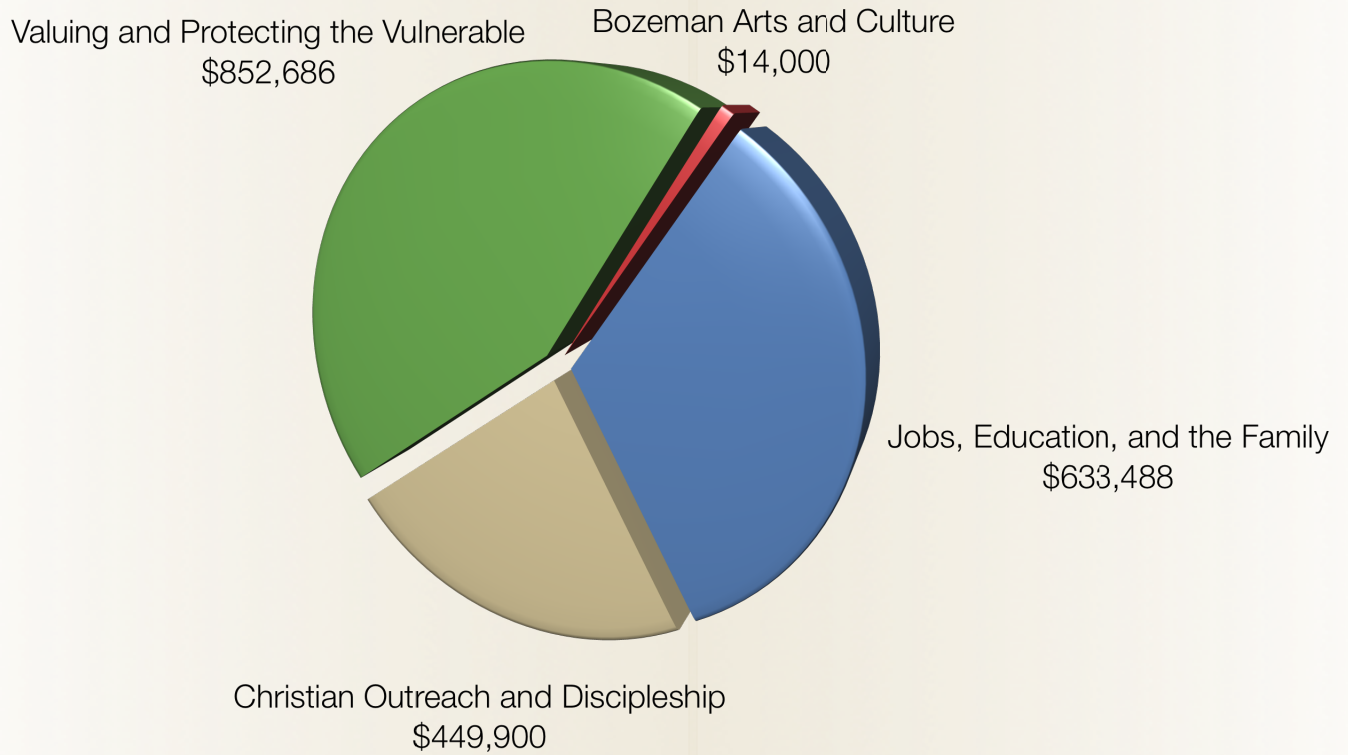

Take a moment to review the enclosed report. With every dollar spent, we are creating opportunities for lasting change in the lives of those who are benefitted.

2009 Giving by Geographic Area

Geographic Areas

Bozeman Area	\$833,188
State of Montana	\$134,500
United States	\$854,400
Outside the United States	\$127,986

Total Grants Paid **\$1,950,074**

2009 Giving by Focus Area

Focus Areas

Jobs, Education, and the Family	\$633,488
Bozeman Arts and Culture	\$14,000
Valuing and Protecting the Vulnerable	\$852,686
Christian Outreach and Discipleship	\$449,900
Total Grants Paid	\$1,950,074

Cumulative Giving by Geographic Area

Geographic Areas

Bozeman Area	\$1,878,067
State of Montana	\$568,560
United States	\$3,532,550
Outside the United States	\$360,142

Total Grants Paid to Date	\$6,339,319
----------------------------------	--------------------