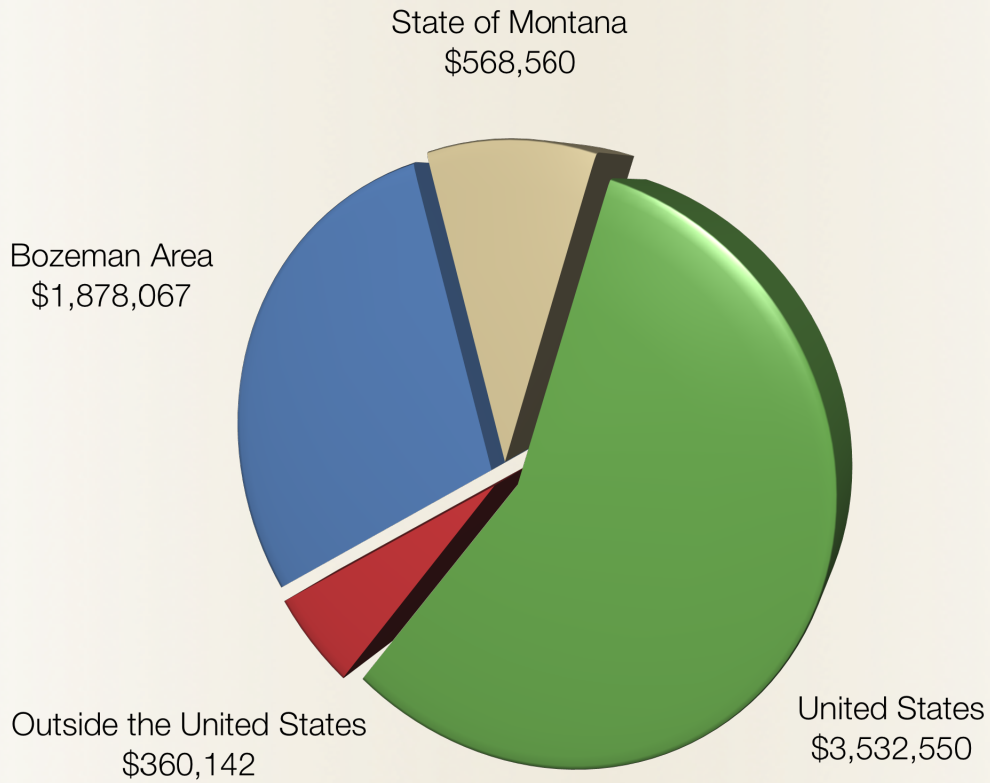

Bozeman Area	\$833,188
State of Montana	\$134,500
United States	\$854,400
Outside the United States	\$127,986

Total Grants Paid **\$1,950,074**

2009 Giving by Focus Area

Focus Areas

Jobs, Education, and the Family	\$633,488
Bozeman Arts and Culture	\$14,000
Valuing and Protecting the Vulnerable	\$852,686
Christian Outreach and Discipleship	\$449,900
Total Grants Paid	\$1,950,074

Cumulative Giving by Geographic Area

Geographic Areas

Bozeman Area	\$1,878,067
State of Montana	\$568,560
United States	\$3,532,550
Outside the United States	\$360,142

Total Grants Paid to Date	\$6,339,319
----------------------------------	--------------------